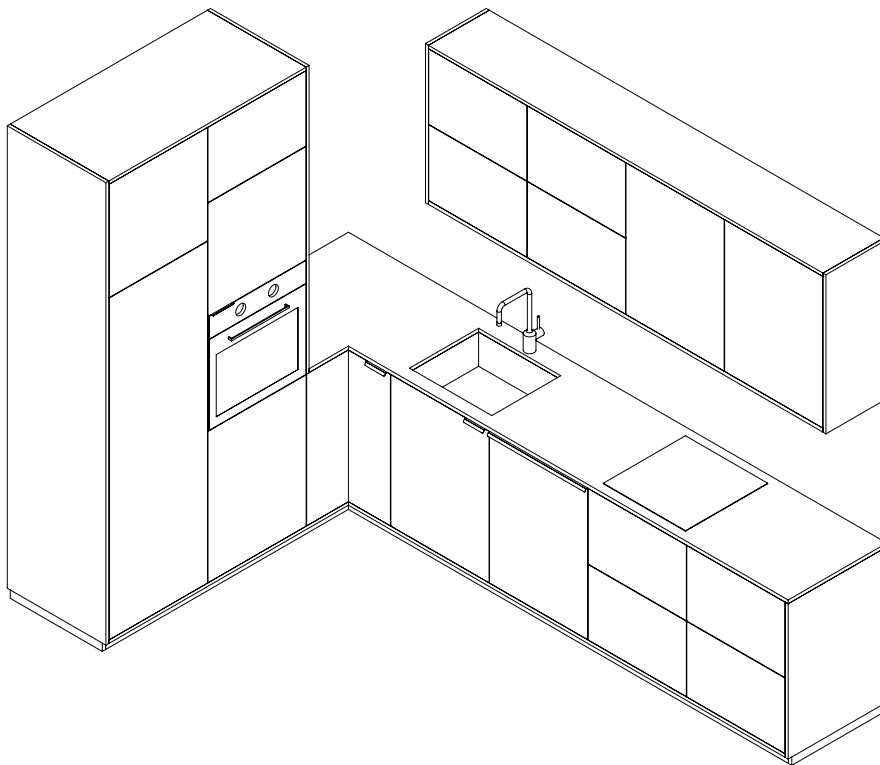

PRICE LIST EUR
SURFACE BY NORM ARCHITECTS

INDEX

3	SURFACE KITCHEN
8	SURFACE BATHROOM
10	SURFACE WARDROBE

Kitchen pricing

This is your guide to pricing on the SURFACE kitchen by Norm Architects. The design is compatible with our own cabinets and IKEA's METOD kitchen. For more information, visit the dedicated SURFACE page on reformcph.com